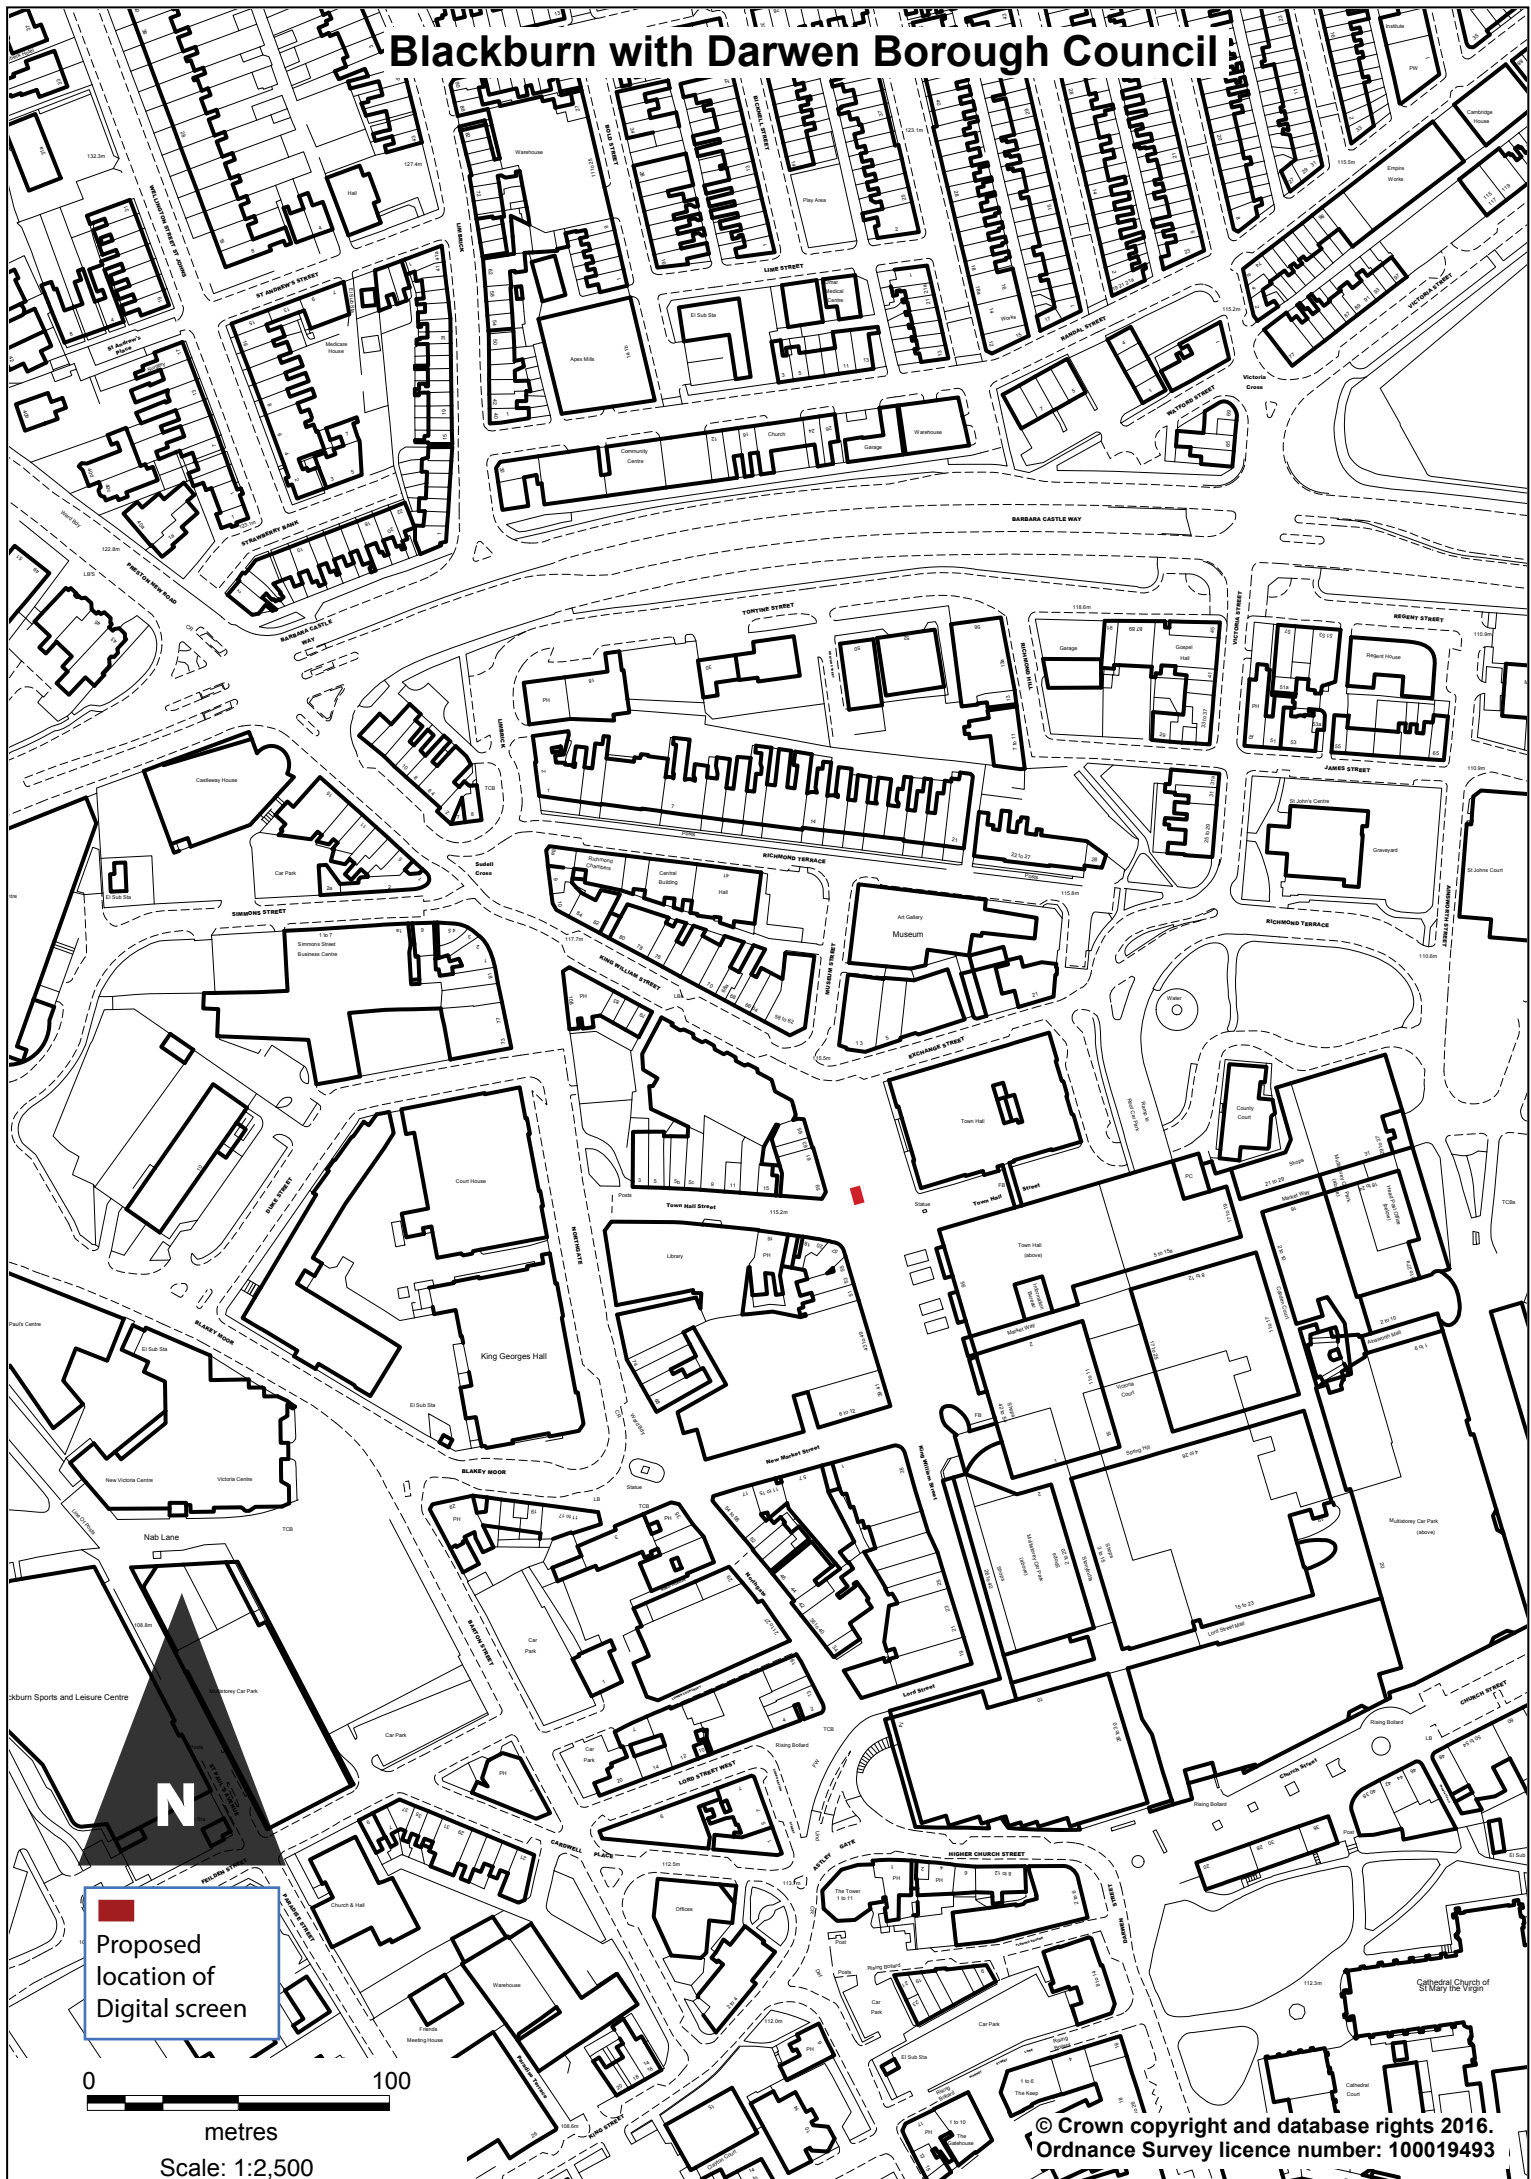

Blackburn with Darwen Borough Council

Proposed location of Digital screen

0 100 metres

Scale: 1:2,500